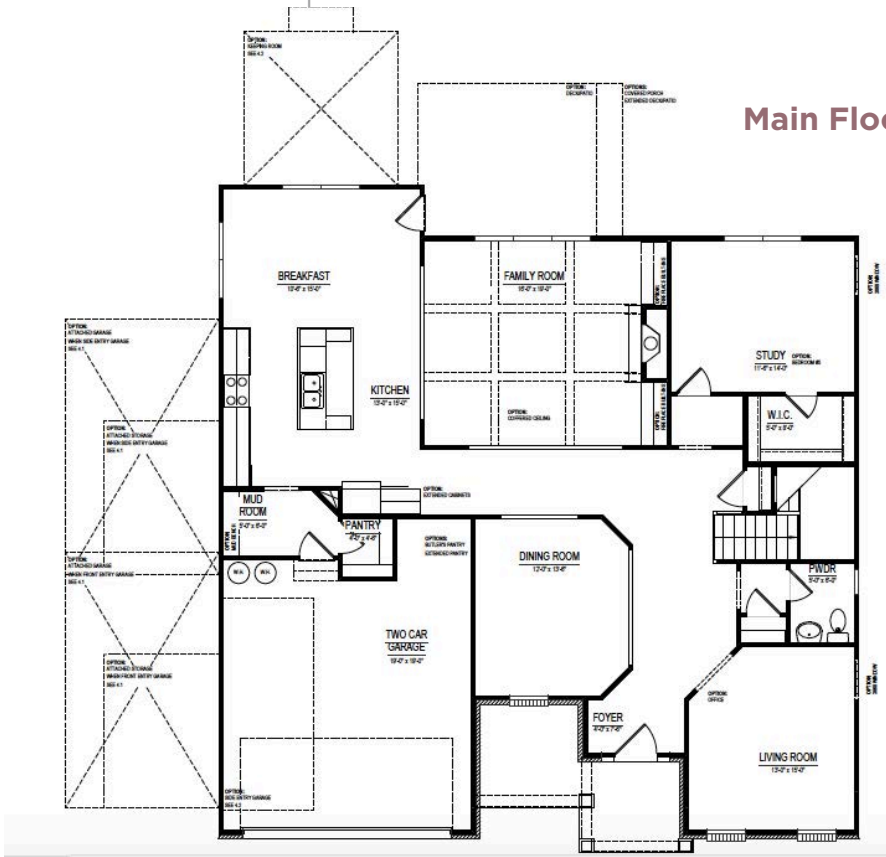

**EDWARD
ANDREWS
HOMES**

— PRESERVE AT —
REED MILL

PRIMROSE

Main Floor