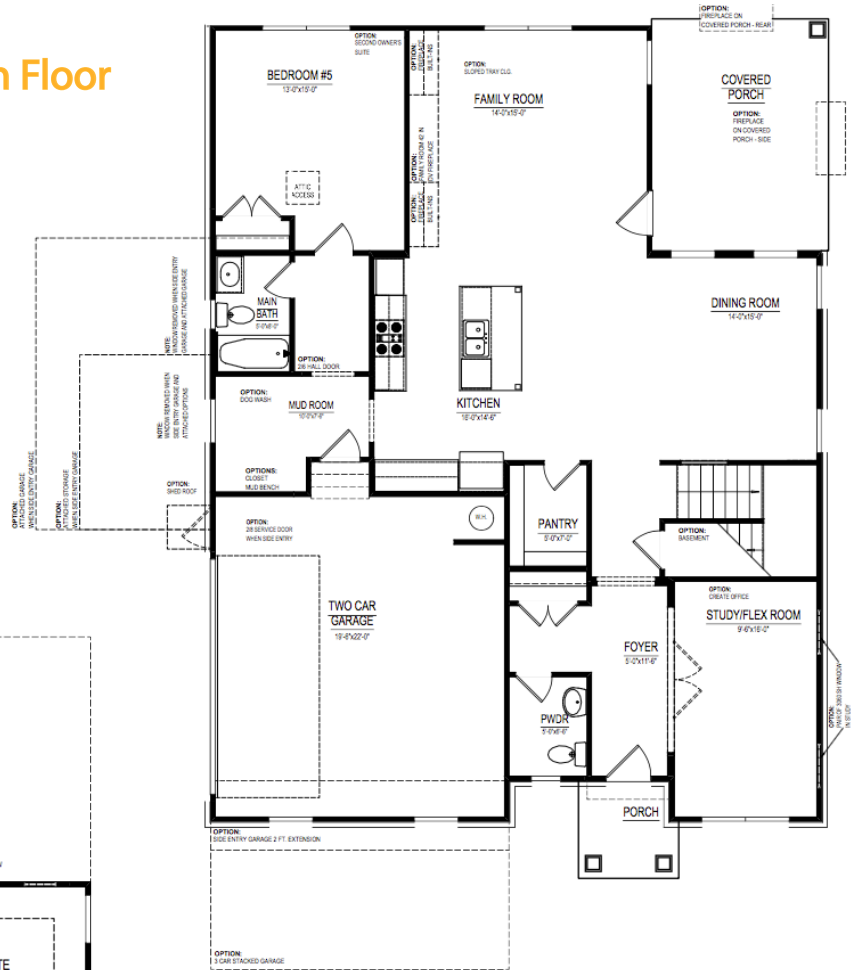

EDWARD
ANDREWS
HOMES

SOMERDALE

Burke A
5 Bed | 4.5 Bath
3,015+ sq. ft.

EDWARD
ANDREWS
HOMES

SOMERDALE

Burke A

Main Floor

Second Floor