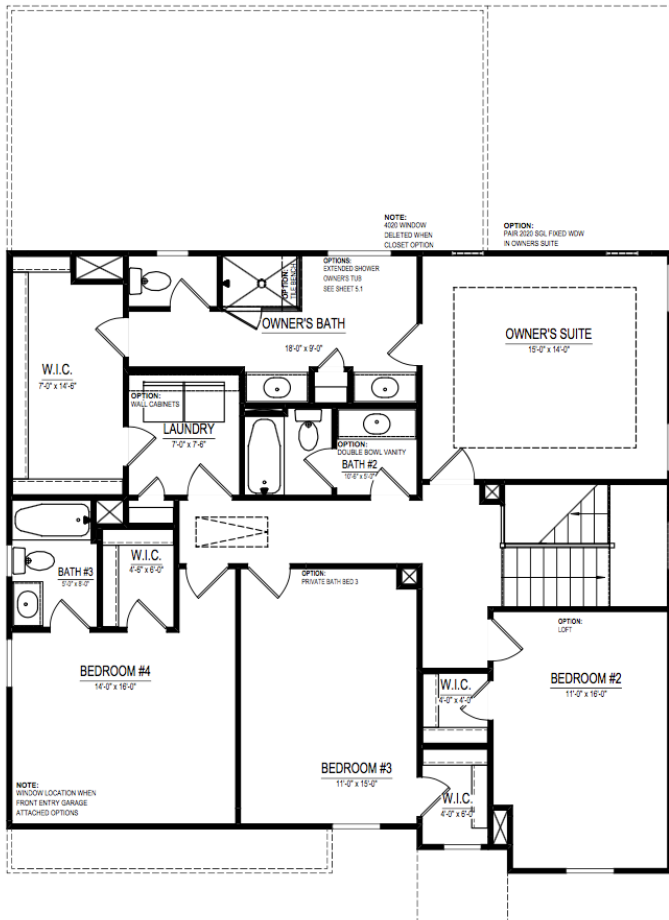

EDWARD
ANDREWS
HOMES

SOMERDALE

Burke A
5 Bed | 4.5 Bath
3,015+ sq. ft.

EDWARD
ANDREWS
HOMES

SOMERDALE

Burke A

Main Floor

Second Floor