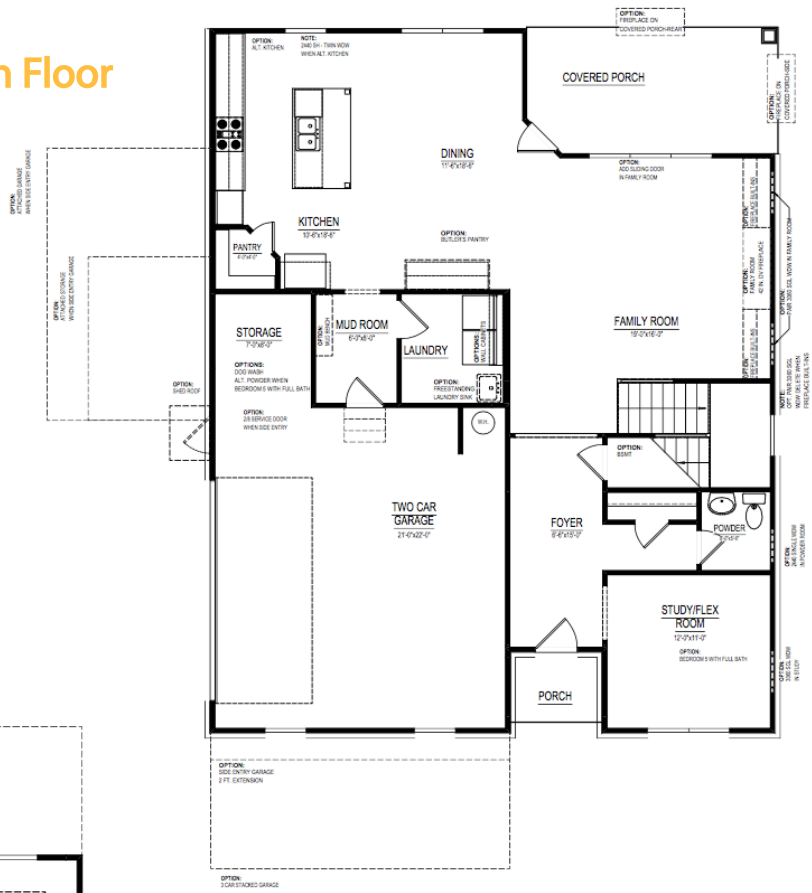

**EDWARD
ANDREWS**
HOMES

SOMERDALE

Baldwin A
4 Bed | 3.5 Bath
2,893+ sq. ft.

Main Floor

Second Floor