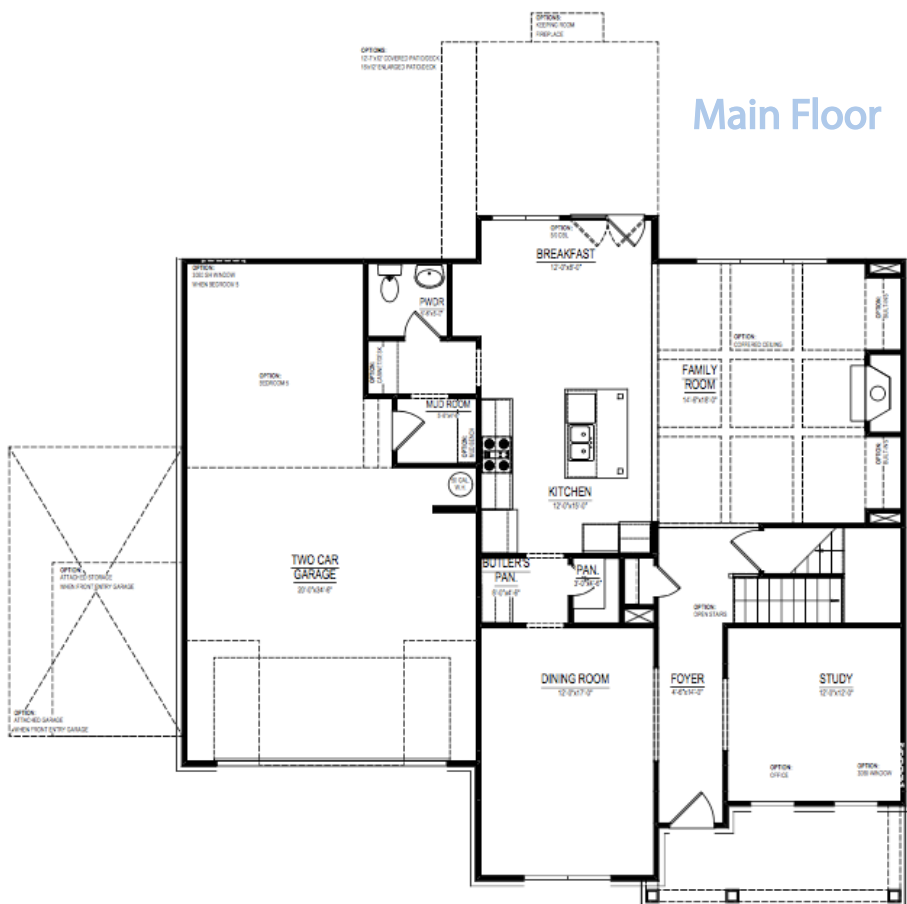

Orchid Gh
The Grove
5 Bed | 3 Bath
3,300+ Sq. Feet

Unique Design Features

- A spacious open plan offers plenty of room to entertain a group of family and many friends.
- The large dining room provides the opportunity and space to have a dinner party.
- The media room gives your family a gathering place to relax or entertain, or choose to have an open two-story family room.
- Need more bedrooms? Add an optional 5th bedroom and bath conveniently located on the main floor.
- A butler's pantry provides a perfect secondary kitchen-like space.
- The spacious kitchen features views to the family room, a large island, and a picture window at the sink.

Main Floor

Second Floor