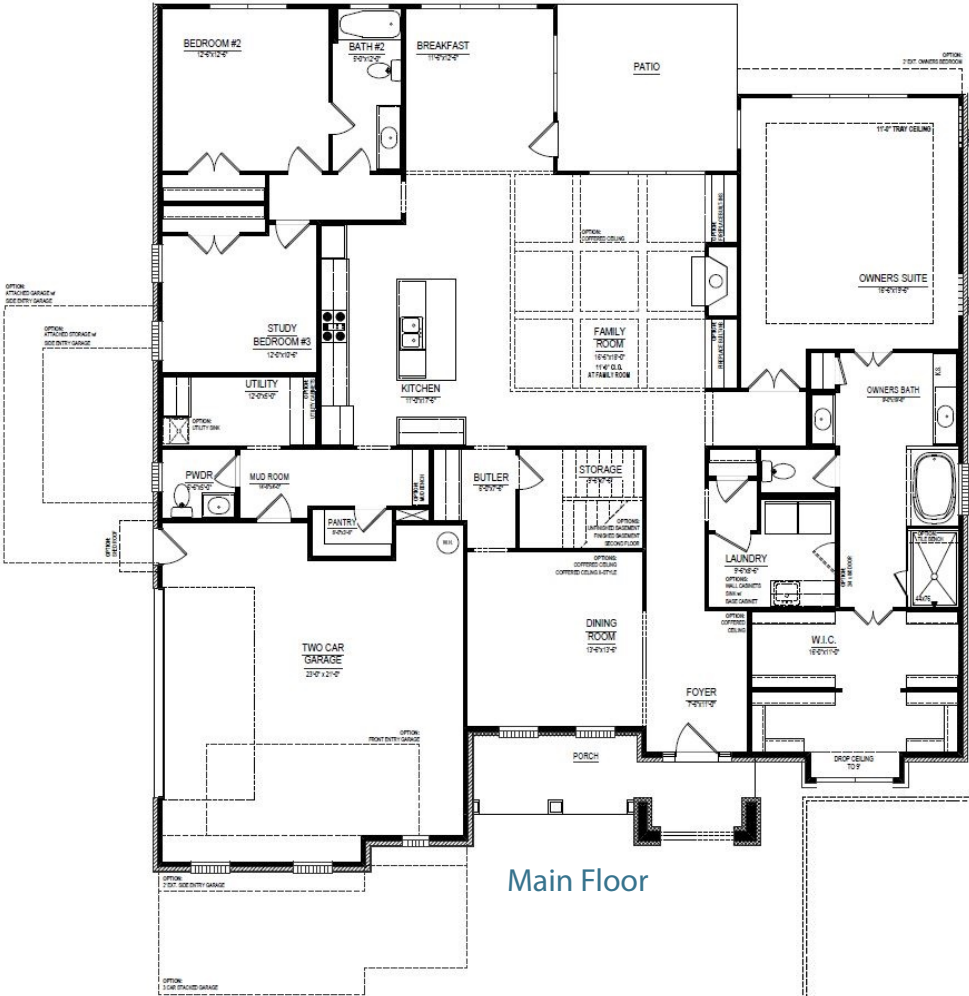

**EDWARD
ANDREWS
HOMES**

MANOR NORTH

Waverly

6.16.16