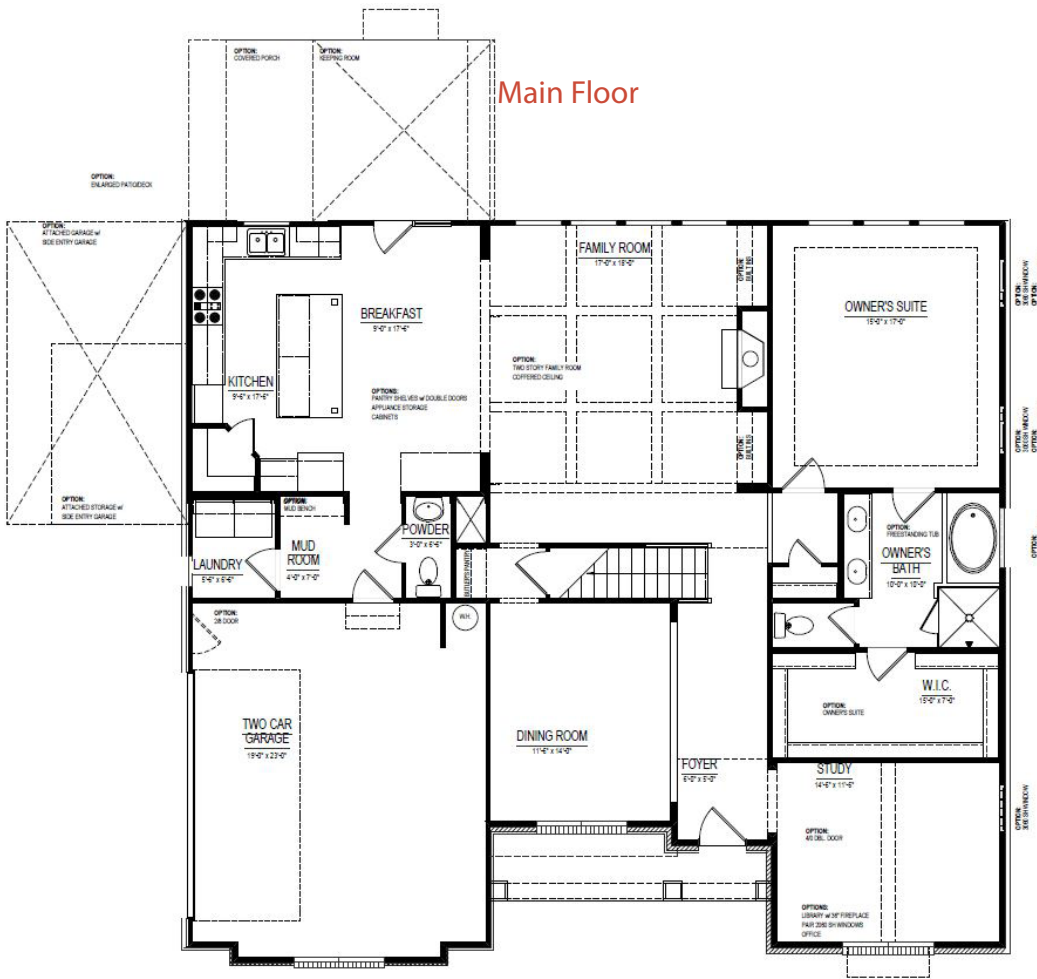

EDWARD
ANDREWS
HOMES

COLLINGSWOOD

WOODRUFF
Elevation H
3700 Sq. Feet
4 Bedroom / 3.5 Bath

CUSTOM DESIGN FINISHES

- An owner's suite on the main floor makes your easily accessible suite your perfect retreat.
- Relocate a fireplace to the study to make a cozy room feel even warmer.
- A coffered ceiling can bring depth and a touch of elegance to a family room, dining room or study.
- Enjoy a spacious kitchen and island overlooking the open family room.
- Keep the family connected with a convenient jack-and-jill bath between the secondary bedrooms.
- Want more living space? A keeping room gives you a naturally lit exterior room that brings the beauty of the outside in.

WOODRUFF

Main Floor

Second Floor