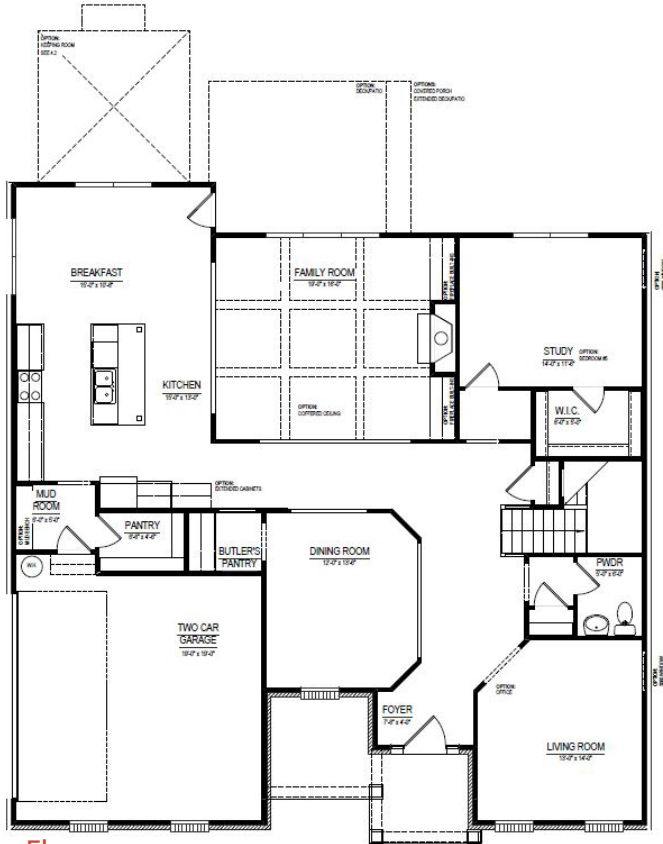

EDWARD
ANDREWS
HOMES

COLLINGSWOOD

PRIMROSE
Elevation F1
3903 Sq. Feet
5 Bedroom / 3.5 Bath

CUSTOM DESIGN FINISHES

- Enjoy outdoor living on a spacious front porch, per elevation.
- A coffered ceiling can bring depth and a touch of elegance to a family room, dining room or study.
- Add an element of organization and design with a built-in bookcase in the family room.
- Make room for fun. A media room gives you more recreational space for the whole family.
- Relax in your owner's suite with a comfortable bedroom layout and large walk-in closet.
- Make the most of your space with a butler's pantry and mudroom.

**EDWARD
ANDREWS
HOMES**

COLLINGSWOOD

PRIMROSE

Main Floor

Second Floor