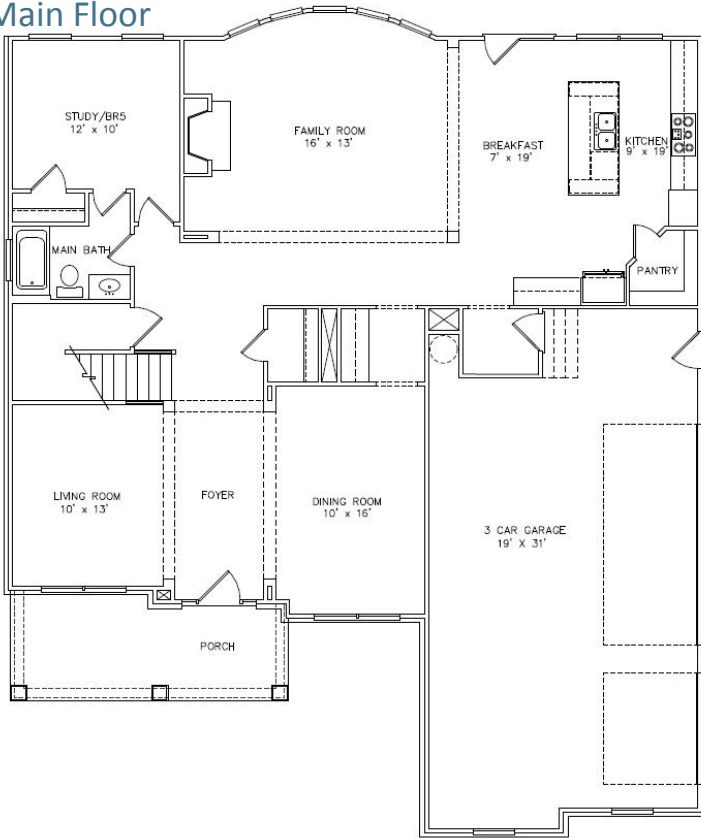

EDWARD
ANDREWS
HOMES

MANOR NORTH

Calhoun I
3713 Sq. Feet
5 Bedroom/4 Bath

Custom Design Finishes

- A curved wall of windows brings the outside in with a gorgeous view of the surrounding settings.
- Make room for fun. A media room gives you more recreational space for the whole family.
- Add a fireplace to your keeping room to make a cozy room feel even warmer.
- Keep your guests comfortable with a private guest suite and full bath on the main floor.
- You can never have too much kitchen storage. A large butler's pantry allows for the shelves to remain stocked and the family to remain content.
- Relax in your owner's suite with a comfortable bedroom layout and large walk-in closet.

**EDWARD
ANDREWS**
HOMES

MANOR NORTH

Calhoun I
3713 Sq. Feet
5 Bedroom/4 Bath

Main Floor

Second Floor